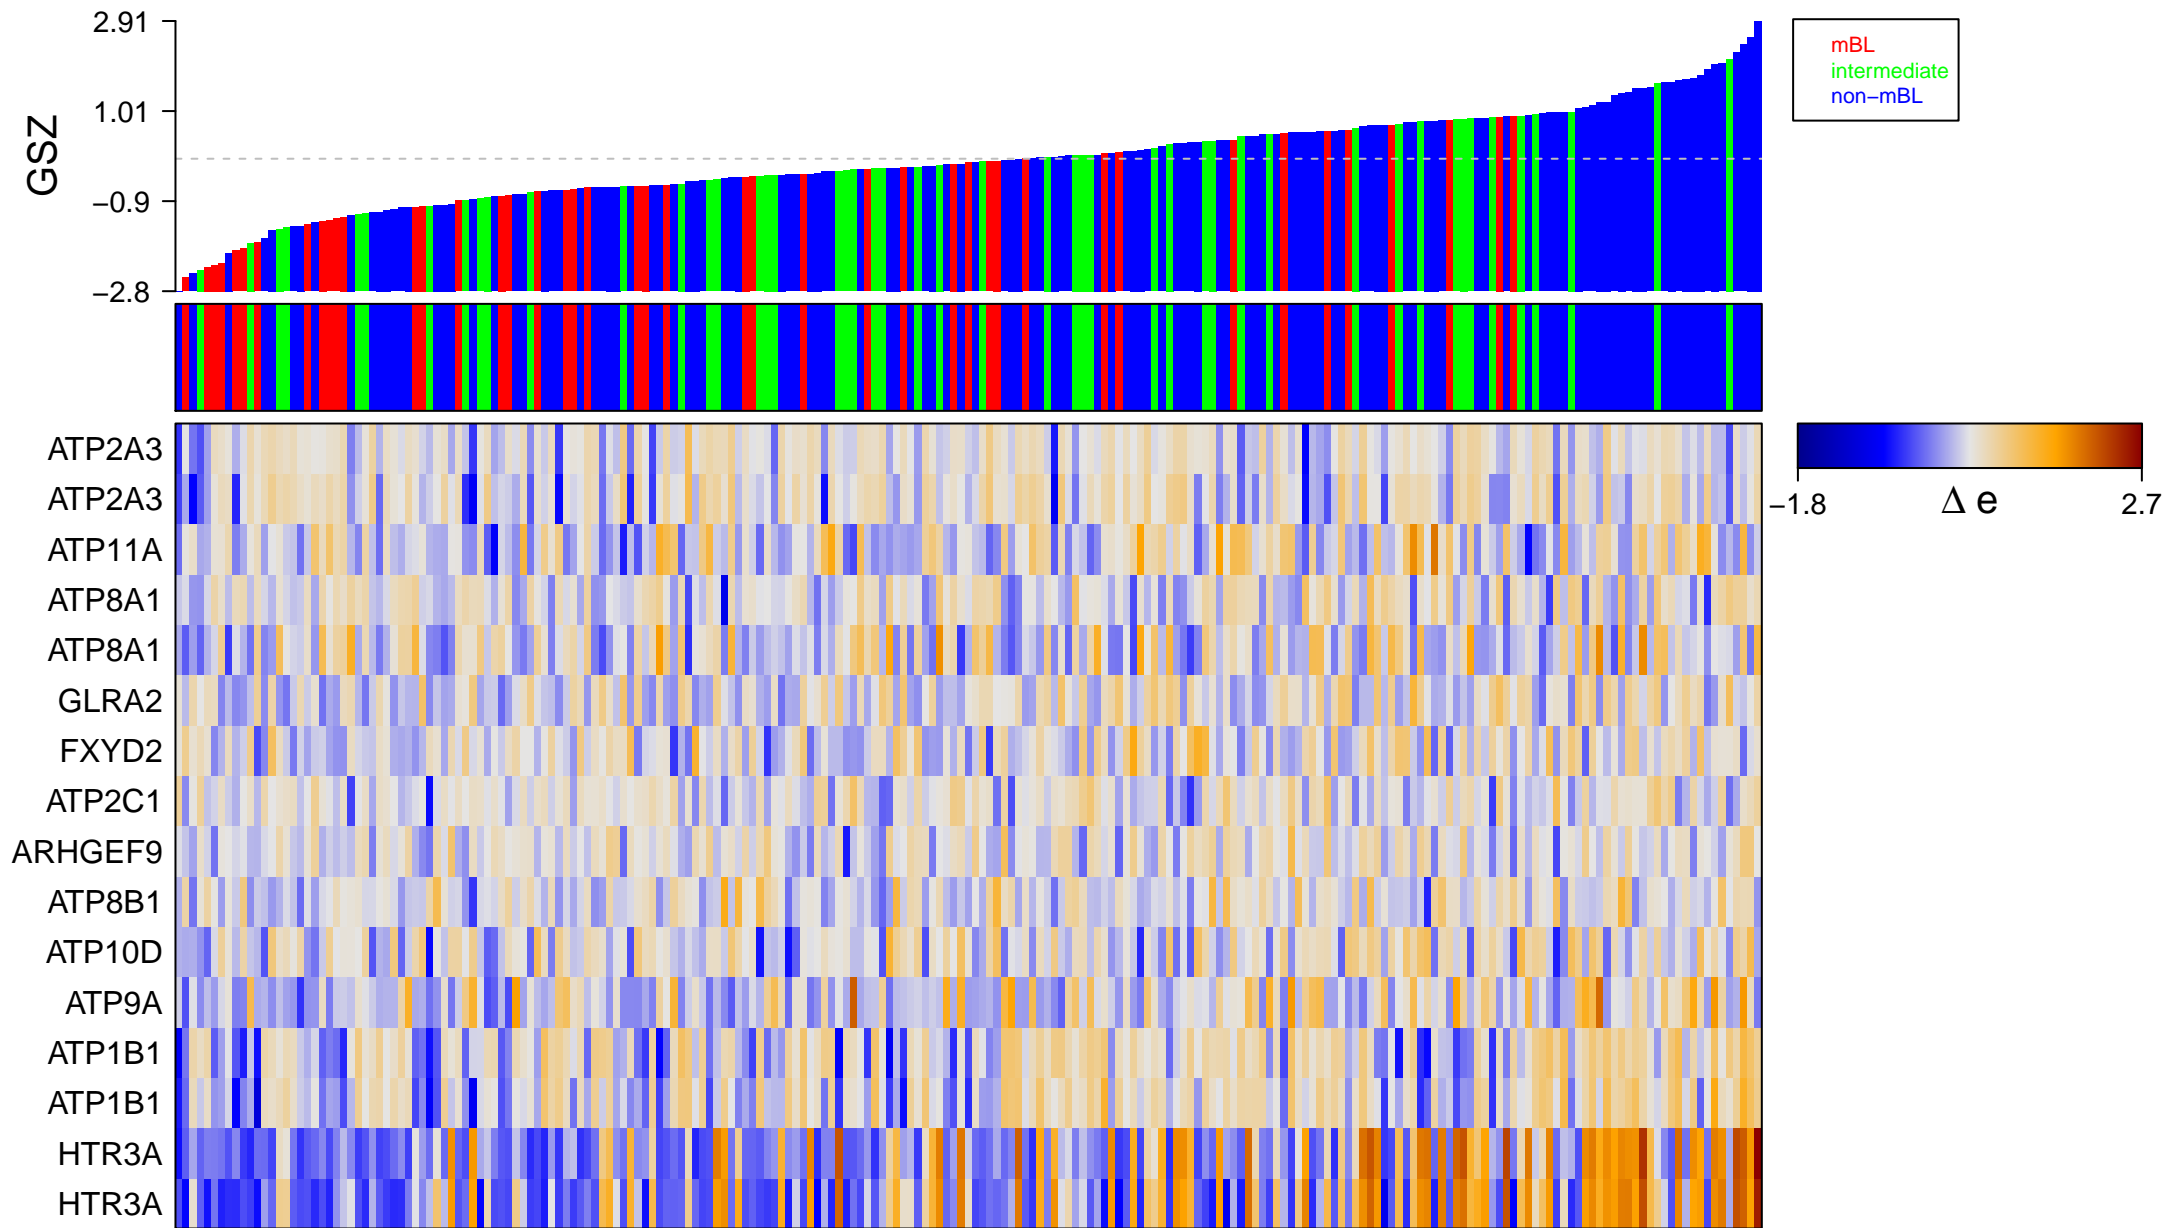

REACTOME_ION_CHANNEL_TRANSPORT

REACTOME_ION_CHANNEL_TRANSPORT

■ on
■ -
□ off

REACTOME_ION_CHANNEL_TRANSPORT