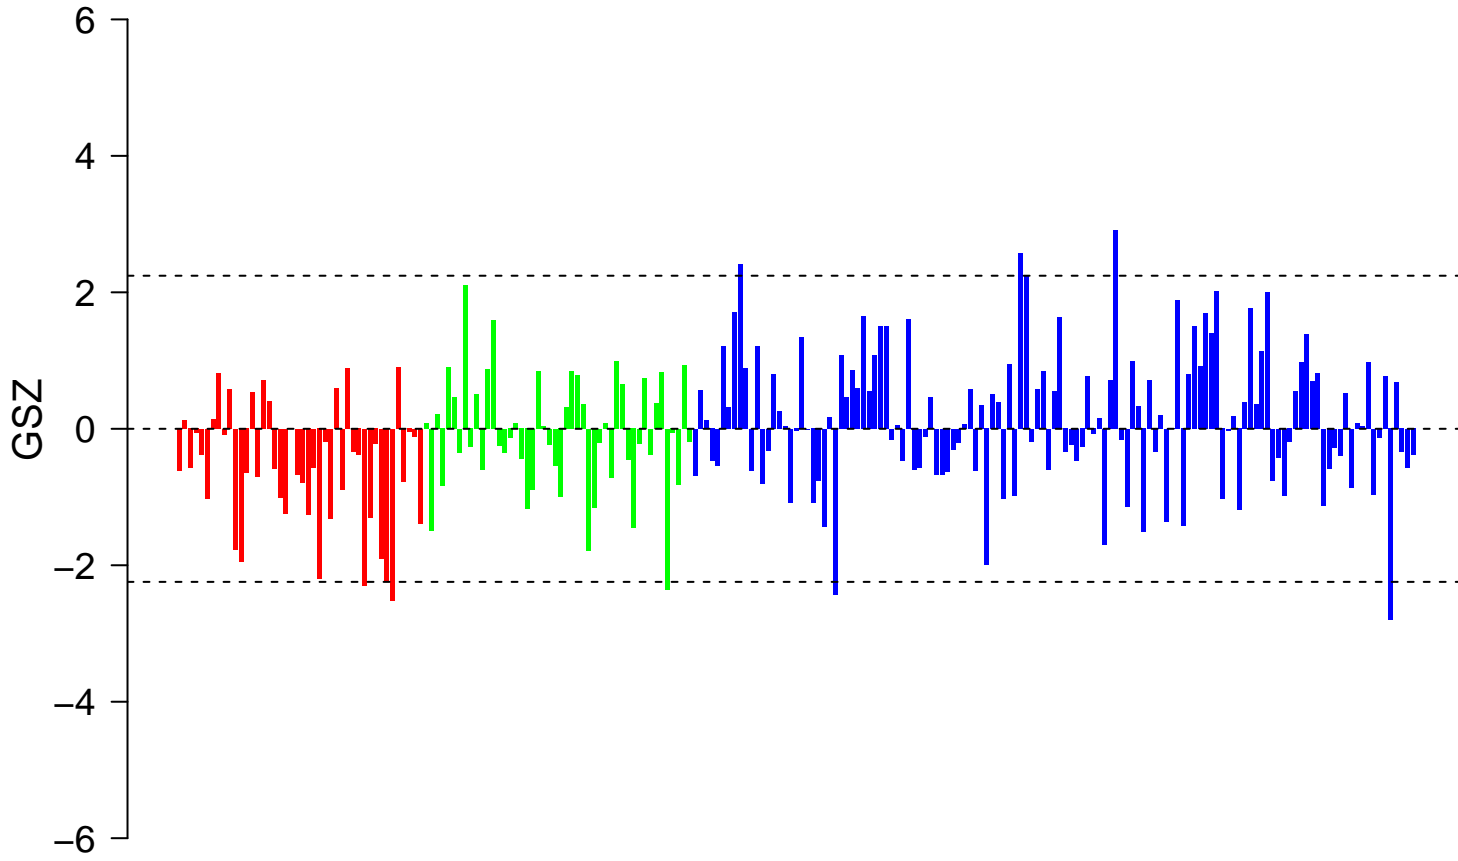

REACTOME_ION_CHANNEL_TRANSPORT

REACTOME_ION_CHANNEL_TRANSPORT

■ on
■ -
□ off

REACTOME_ION_CHANNEL_TRANSPORT